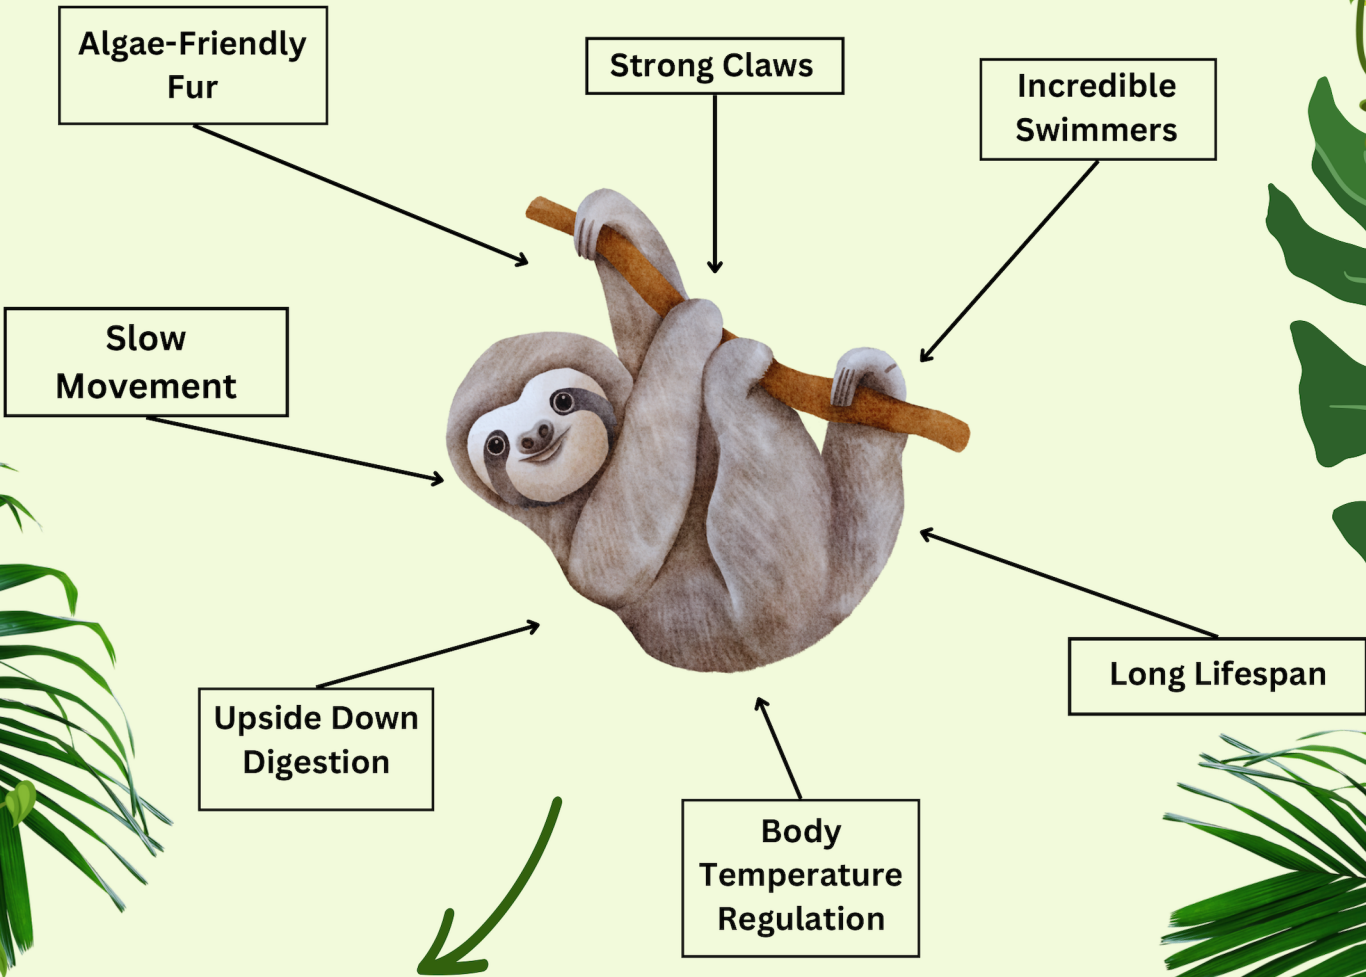

SLOTHS

The Sloth is an incredible creature. Use the diagram to help you gain deeper insights into this unique arboreal mammal and discover why these body parts are so extraordinary. The first one has been elucidated for you.

Long Lifespan	On average, they can live between 20 and 40 years, depending on the species and whether they live in the wild or in captivity.