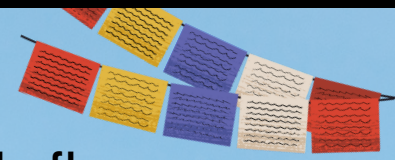

# Flags of the World

Fill in the gaps by researching the flags of various countries. Find out what each color on the flag represents and note down your findings in the Yellow Column. Then, explore the unique symbols on these flags and their meanings as your final task.

Country	Flag	Colour Meanings (List the meanings of the different colours here)	Symbol Meanings
Canada			Maple Leaf: Unity, Peace, Tolerance
		Black: People, Red: Blood, Green: Natural wealth, White: Peace	
		White: Honesty and purity, Red: Hardiness and valor	
Brazil			Blue Globe: Brazil's night sky
		Green: Hope and prosperity, White: Unity and purity, Red: Blood of heroes	
Nepal			Sun and Moon: Royalty and Permanence
		Blue: Justice and vigilance, White: Peace and honesty, Red: Hardiness, bravery, and strength	
		Red: Hardiness and valor, White: Purity and light, Black: Enduring	
Iceland			Cross: Christianity
Bhutan			Dragon: Protector